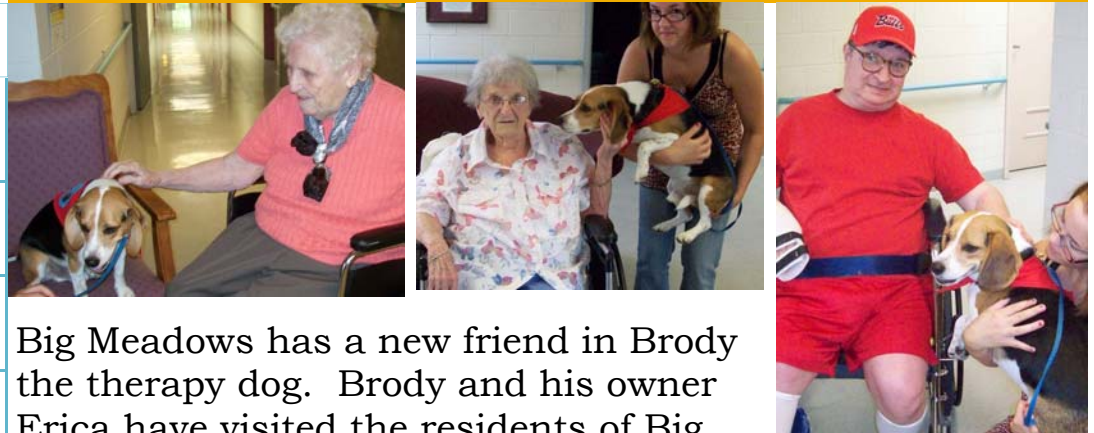

Big Meadows has a new friend in Brody the therapy dog. Brody and his owner Erica have visited the residents of Big Meadows where Brody brings smiles to faces of all. Brody went away to school to have special training and is a certified therapy dog.

Big Meadows Highlights

Watermelon Social

On Wednesday, August 3, National Watermelon Day, residents of Big Meadows enjoyed a watermelon social. Pictured above left to right are: PJ Broderick, Betty Flammang, Ray Cooper, Sarah from Mercy Hospice with Bernadine Riebel, Artie Branson, and Inez Barr.